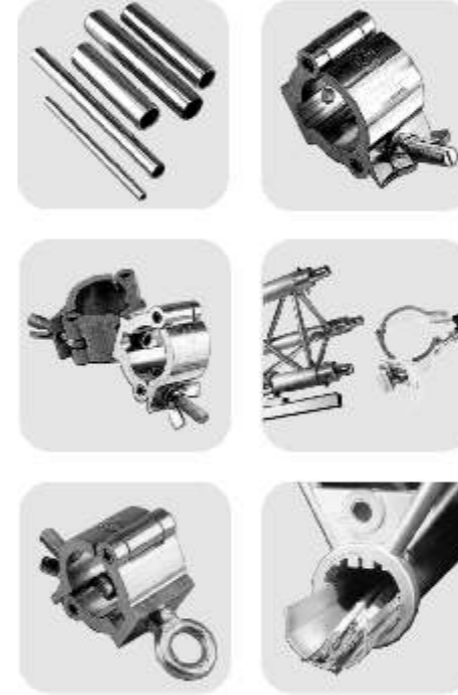

TURES"

"LITESTRUC-

Litestructures

"LITESTRUCTURES" -
 "GLOBAL
 EVENTS", -
 , 121087, , .7, .4
 / : +7 095 502 9070